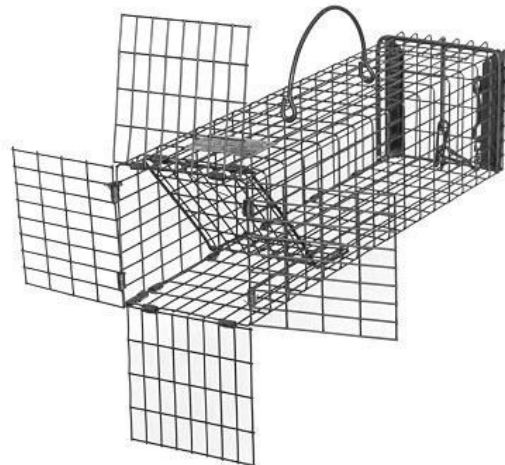

Excluders

We offer two styles of animal excluders in many different sizes. Excluders are easy to install and work great for animals that have worked themselves into unwanted areas such as walls. Use screws, nails or heavy duty staples to attach the excluder over the entry/exit hole so that animals may exit though the excluder but cannot return.

Excluder with One Way Door

Excluders are equipped with four wings that are moveable for easy attachment over animal holes in structures. The wings are easily attached with screws, nails or heavy duty staples. As animals exit they are able to push through the one way door on the excluder removing themselves from unwanted areas.

Deluxe Excluder with One Way Door and Easy Release Door

The deluxe model works the same as a standard excluder but comes equipped with an easy release door allowing you to also use it as a trap. Leave the door on to use it as a repeating trap or remove the rear door to use it as a true excluder.