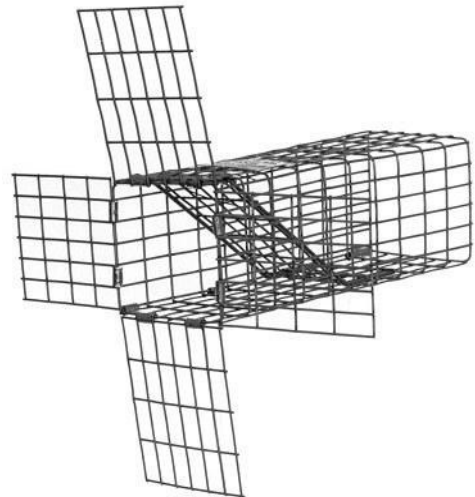

Tomahawk Live Trap llc

www.livetraps.com

Manufacturing Traps and Cages Since 1925

**Po Box 155, Hazelhurst, WI 54531 • trapem@livetraps.com
800-272-8727 • Customer Service: 715-356-4600 • Fax: 715-356-4611**

Excluders

We offer two styles of animal excluders in many different sizes. Excluders are easy to install and work great for animals that have worked themselves into unwanted areas such as walls. Use screws, nails or heavy duty staples to attach the excluder over the entry/exit hole so that animals may exit though the excluder but cannot return.

Excluder with One Way Door

Excluders are equipped with four wings that are moveable for easy attachment over animal holes in structures. The wings are easily attached with screws, nails or heavy duty staples. As animals exit they are able to push through the one way door on the excluder removing themselves from unwanted areas.

Deluxe Excluder with One Way Door and Easy Release Door

The deluxe model works the same as a standard excluder but comes equipped with an easy release door allowing you to also use it as a trap. Leave the door on to use it as a repeating trap or remove the rear door to use it as a true excluder.