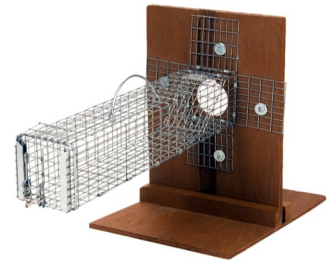

Excluders

We offer two styles of animal excluders in many different sizes. Excluders are easy to install and work great for animals that have worked themselves into unwanted areas such as walls. Use screws, nails or heavy duty staples to attach the excluder over the entry/exit hole so that animals may exit though the excluder but cannot return.

Excluder with One Way Door

Excluders are equipped with four wings that are moveable for easy attachment over animal holes in structures. The wings are easily attached with screws, nails or heavy duty staples. As animals exit they are able to push through the one way door on the excluder removing themselves from unwanted areas.

Deluxe Excluder with One Way Door and Easy Release Door

The deluxe model works the same as a standard excluder but comes equipped with an easy release door allowing you to also use it as a trap. Leave the door on to use it as a repeating trap or remove the rear door to use it as a true excluder.