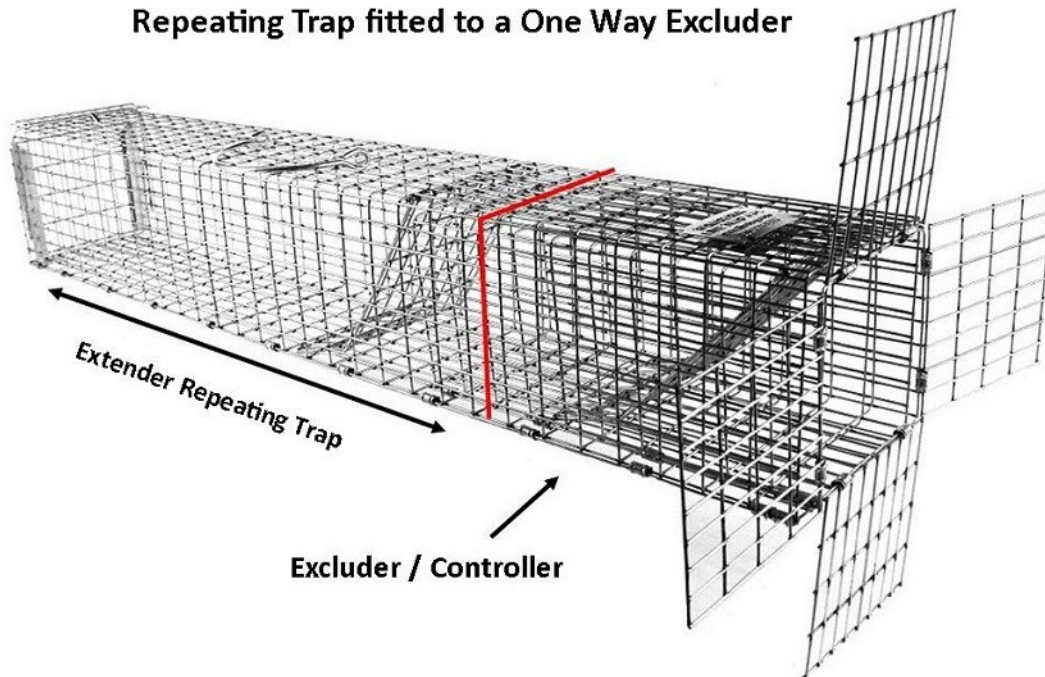

Squirrel / Rodent Removal Kit

Repeating Trap fitted to a One Way Excluder

The rodent removal kit is very easy to set up and is effective at catching multiple rodents per setting. The kit comes with one excluder and one extension repeating trap.

To set the kit attach the excluder over the animals entry/exit hole using heavy duty staples, tack nails or screws. Slide the repeating trap over the excluder and attach it with the roll hook on the trap. To release trapped animals remove the trap from the excluder by unfastening the roll hook then remove the rear sliding door. After all animals have been excluded remove the excluder and seal the exit/entry hole so animals do not return. Each part is also available for individual purchase.